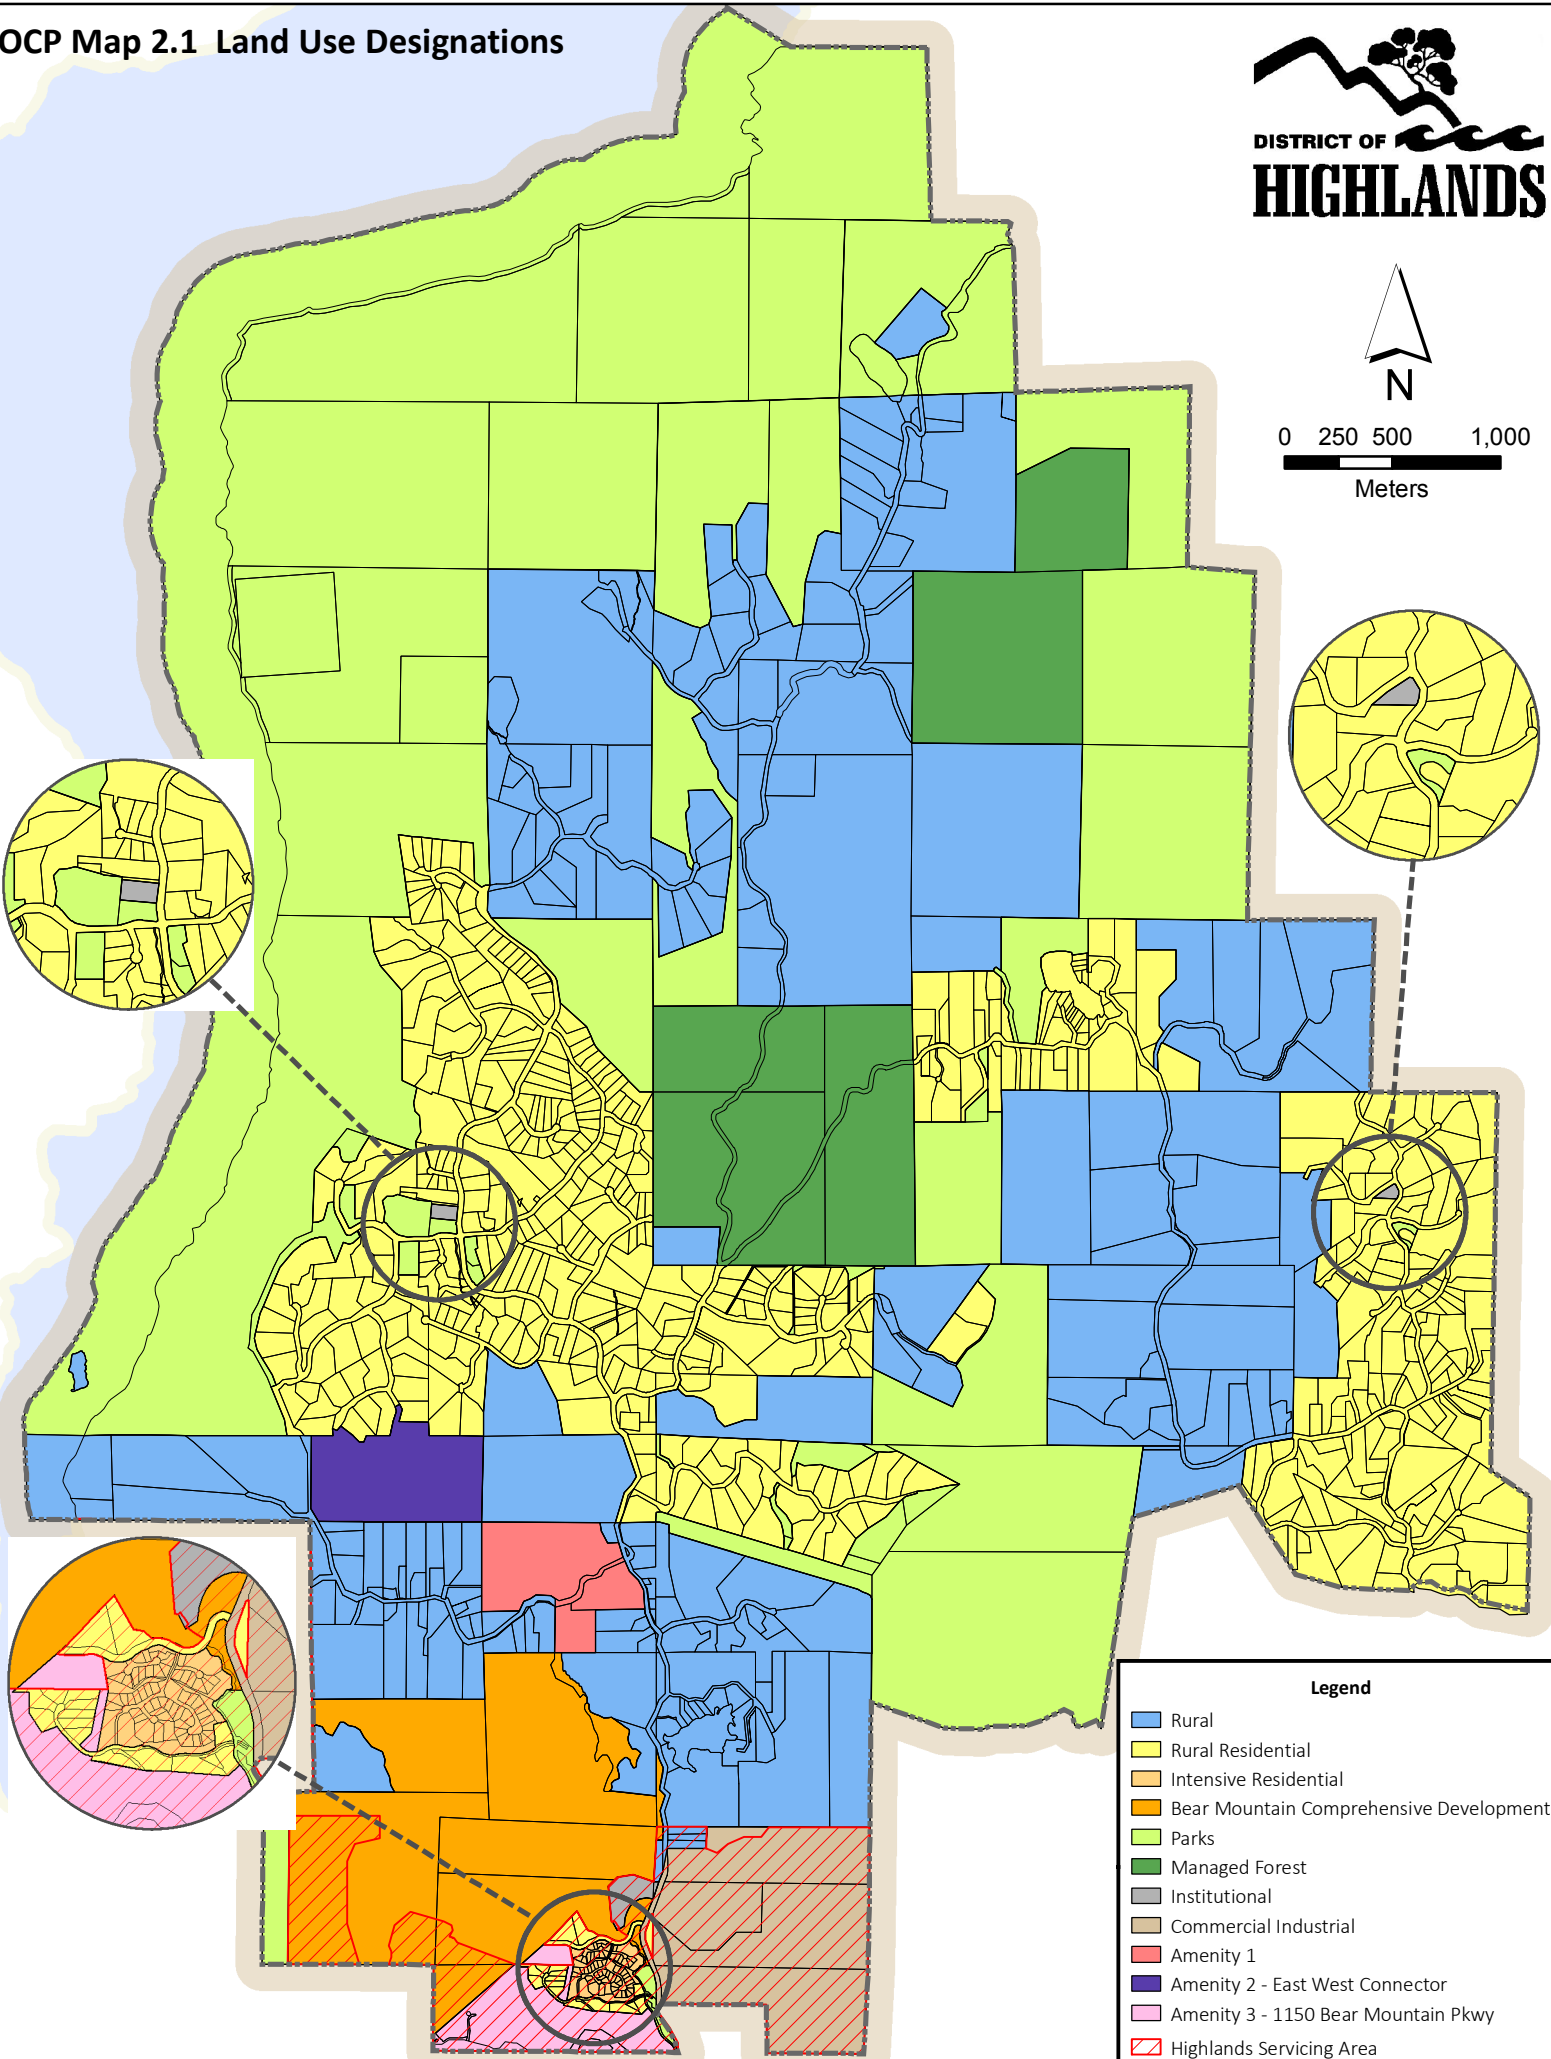

OCP Map 2.1 Land Use Designations

0 250 500 1,000
Meters

Legend	
	Rural
	Rural Residential
	Intensive Residential
	Bear Mountain Comprehensive Development
	Parks
	Managed Forest
	Institutional
	Commercial Industrial
	Amenity 1
	Amenity 2 - East West Connector
	Amenity 3 - 1150 Bear Mountain Pkwy
	Highlands Servicing Area